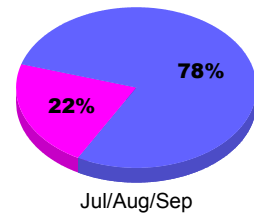

Membership Results
2010-2011

Membership
2009-2010

Month	Net Memb Goal	Actual New Memb	Actual Dropped Memb	Gain/Loss of Memb	Gain/Loss of Memb
Jul/Aug/Sep	-15	41	-64	-23	-9
Totals	-15	41	-64	-23	-9

Membership Results 2010-2011

Goal, New, Dropped, Gain/Loss

Comparison of Membership Gain/Loss

Current Year Compared to the Previous Year

Gender Comparison 2010-2011

■ Male ■ Female