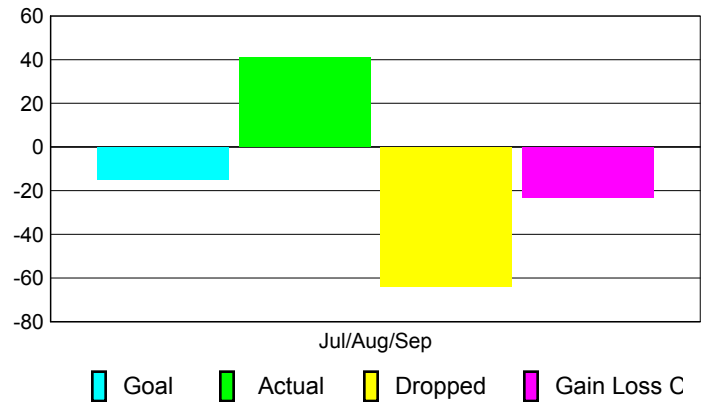

Membership Results 2010-2011

Goal, New, Dropped, Gain/Loss